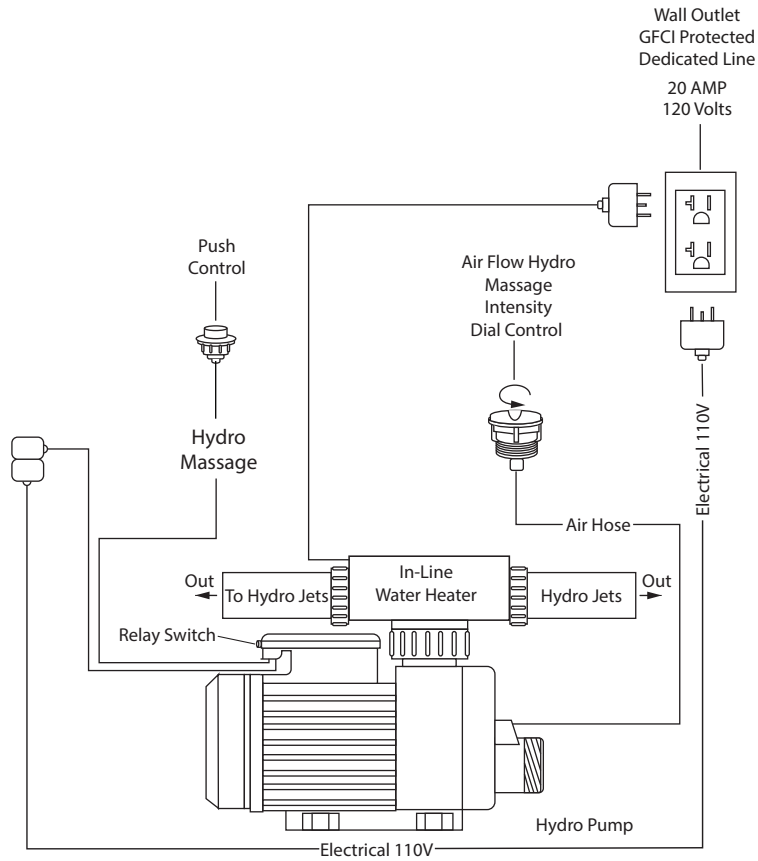

Available With:

- Ella Standard
- Ella Flow

1. Hydro Massage System

- Hydro Pump
- Hydro Massage Air Flow Intensity Control
- ON/OFF Digital Controller

2. In-Line Water Heater

- Control Box