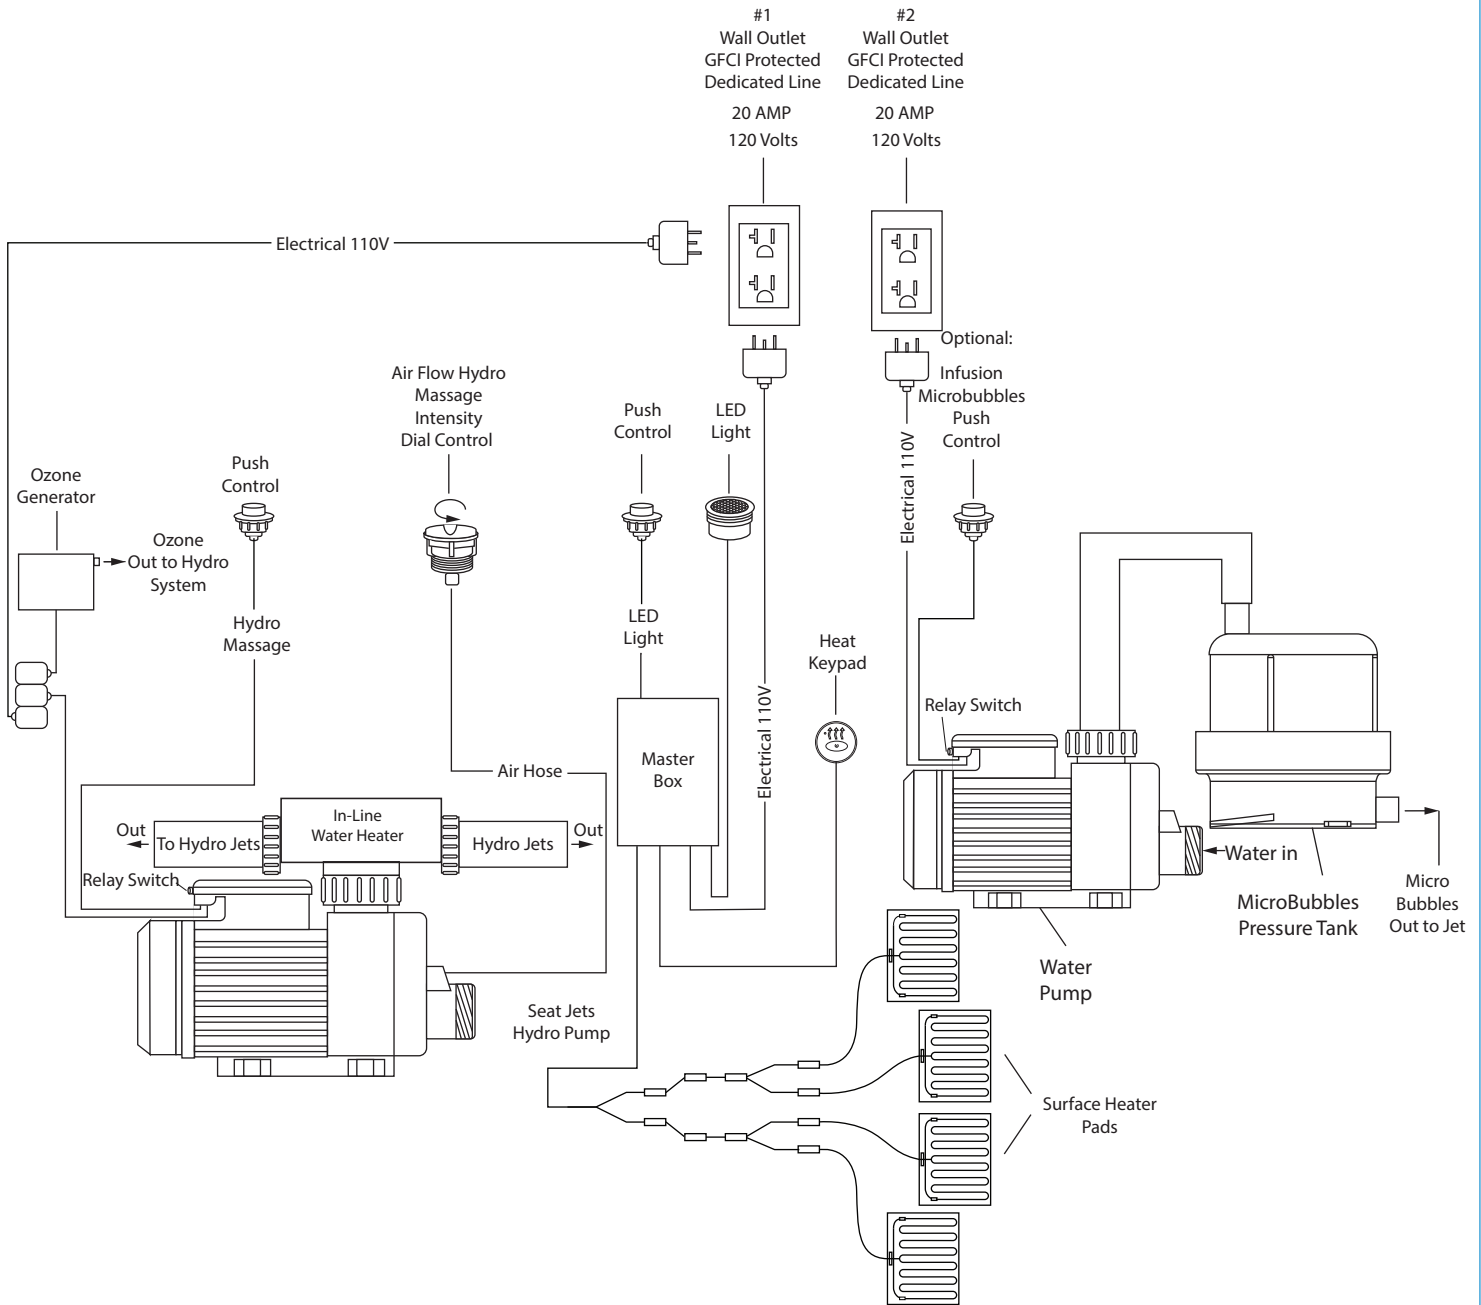

Walk-in Tub Hydro Therapeutic Massage + Microbubble Therapy + Heated Seat + Back Component Diagram

1. Hydro Foot Massage System

- Hydro Pump
- Hydro Massage Air Flow Intensity Control
- ON/OFF Button

2. Infusion Microbubbles Micro Bubble Therapy System

- Microbubble Pump
- Pressure Vessel
- ON/OFF Button

3. In-Line Water Heater

- Control Box

4. Electronic Component Controller

- Master Box

5. Ozone Generator

- Ozone Sanitation System

6. Led Light

- Chromatherapy

7. Surface Heater Pads

- Heater Pads

8. Surface Key Pad

- ON/OFF Push Button